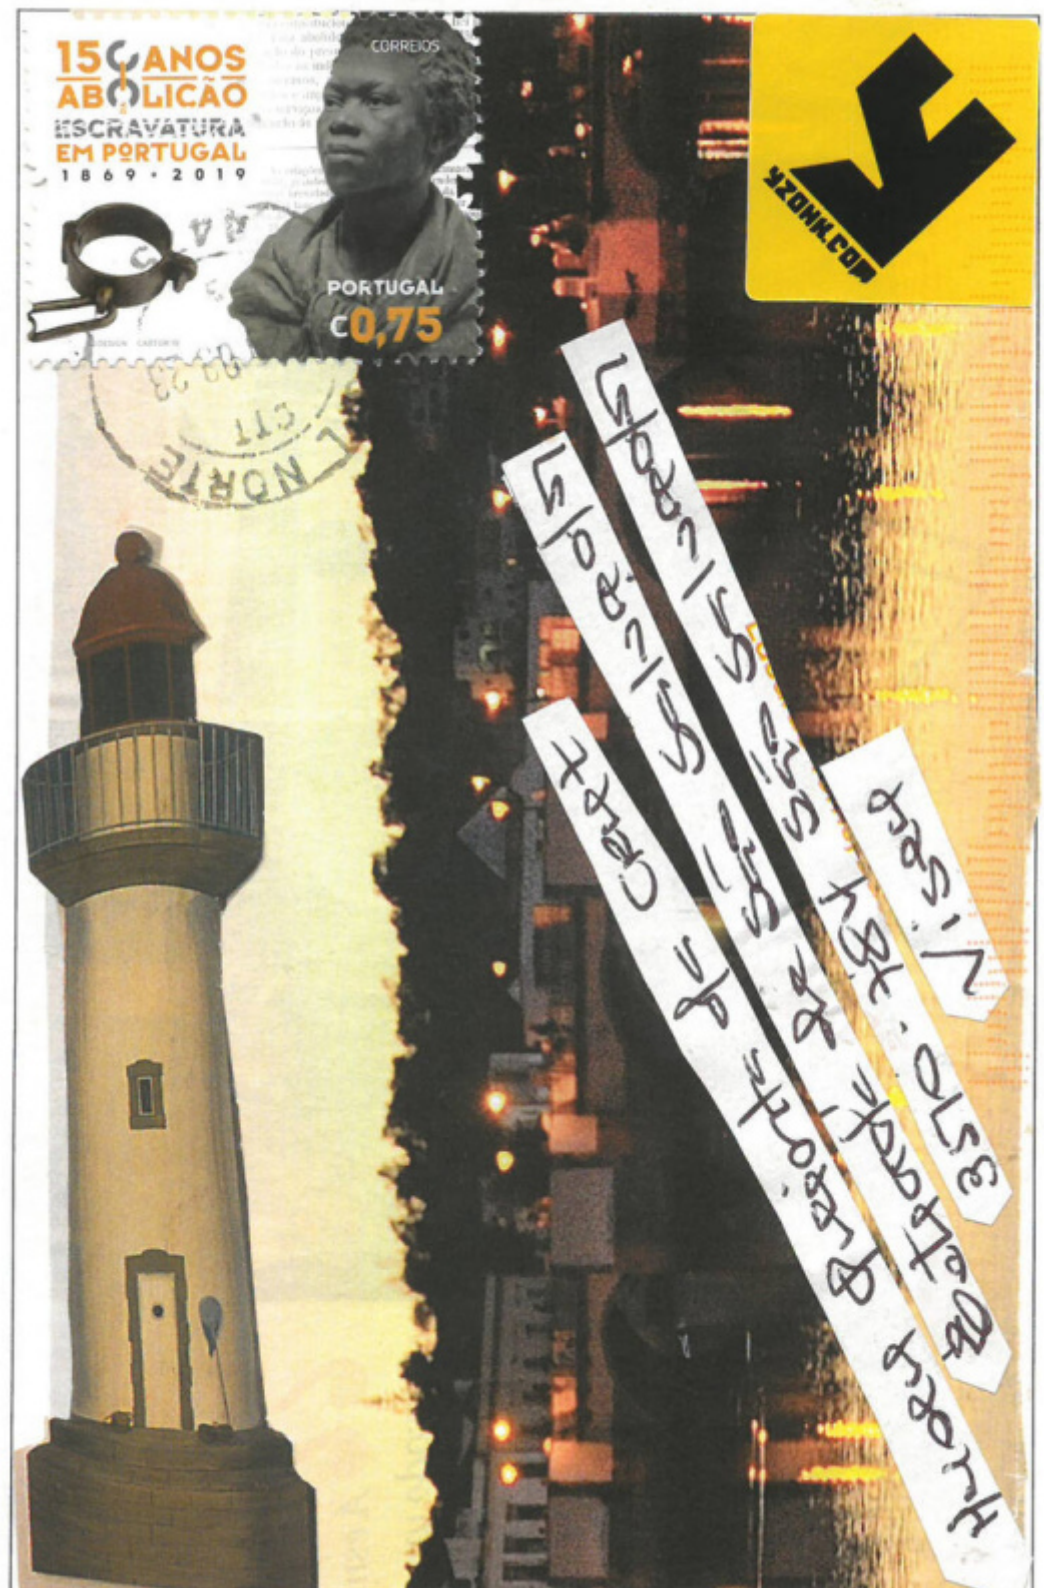

XILOFONE ?

de Berta Martins Pereira
colagem » 150 x 100 mm
2020

15 ANOS
ABOLIÇÃO
ESCRAVATURA
EM PORTUGAL
1869 • 2019

CORREIOS

PORTUGAL
0,75

Handwritten text on a white strip, oriented vertically and upside down relative to the rest of the page. The text reads: "Direct Reports of 370 - 814 N. 1st St. 3/15/15".