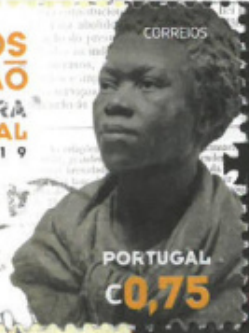

XILOFONE ?

de Berta Martins Pereira
colagem » 150 x 100 mm
2020

15 ANOS
ABOLIÇÃO
ESCRAVATURA
EM PORTUGAL
1869 • 2019

CORREIOS

PORTUGAL
0,75

Handwritten text on a white strip, oriented vertically and upside down relative to the rest of the page. The text reads: "Direct Reports of 370 - 814 N. 1st St. 3/15/15".